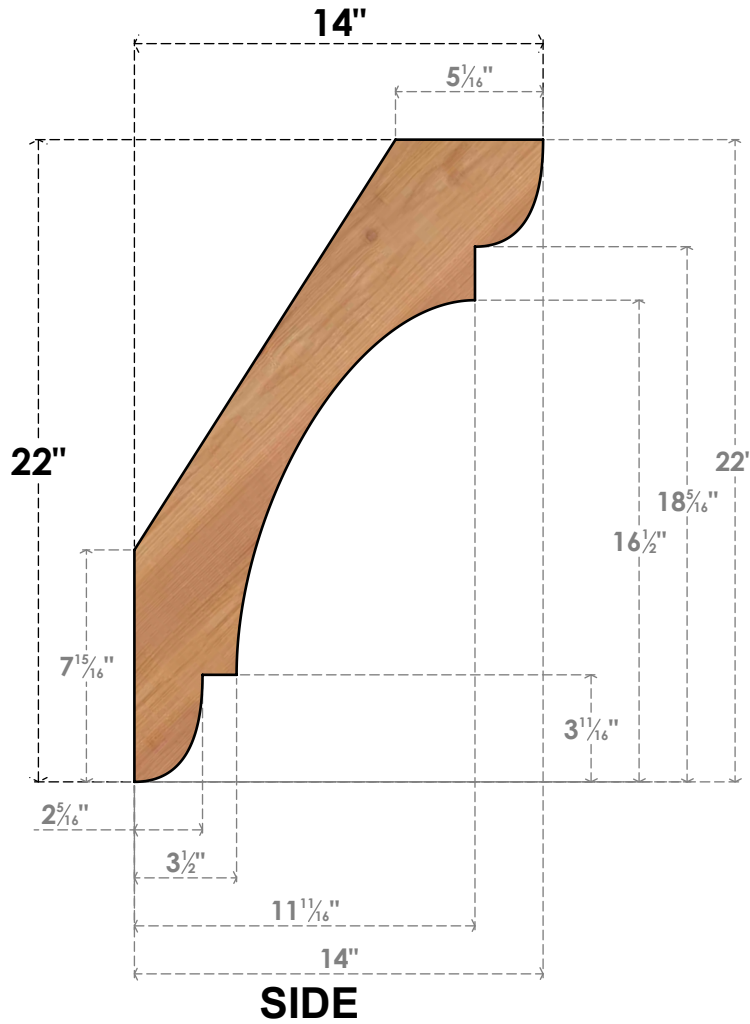

BRC04X14X22OLY00SWR

3 1/2"W X 14"D X 22"H OLYMPIC SMOOTH BRACE, WESTERN RED CEDAR

EKENA MILLWORK
 2300 WEST MAIN ST.
 CLARKSVILLE, TX 75426
 TOLL FREE: 866-607-0453
 WWW.EKENAMILLWORK.COM

NOTES

1. INSTALLATION TO BE COMPLETED IN ACCORDANCE WITH MANUFACTURER'S SPECIFICATIONS.
2. DRAWING MAY NOT BE TO SCALE
3. THIS DRAWING IS INTENDED FOR DESIGN AND PLANNING PURPOSES ONLY.
4. ALL INFORMATION CONTAINED HEREIN WAS CURRENT AT THE TIME OF DEVELOPMENT BUT MUST BE REVIEWED AND APPROVED BY THE PRODUCT MANUFACTURER TO BE CONSIDERED ACCURATE.
5. PRODUCTS ARE NOT KILN DRIED. THIS ITEM IS UNIQUE AND WILL CONTAIN THE NATURAL VARIATIONS THAT THE WOOD SPECIES OFFERS. THIS MAY RESULT IN VARIATIONS UP TO 1/4"