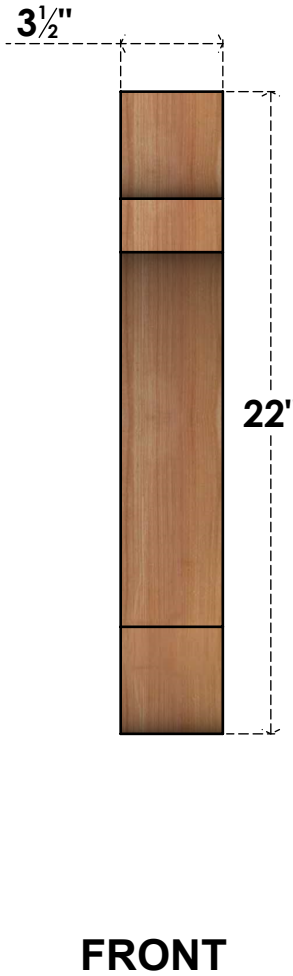

BRC04X14X22OLY00SWR

3 1/2"W X 14"D X 22"H OLYMPIC SMOOTH BRACE, WESTERN RED CEDAR

EKENA MILLWORK
 2300 WEST MAIN ST.
 CLARKSVILLE, TX 75426
 TOLL FREE: 866-607-0453
 WWW.EKENAMILLWORK.COM

NOTES

1. INSTALLATION TO BE COMPLETED IN ACCORDANCE WITH MANUFACTURER'S SPECIFICATIONS.
2. DRAWING MAY NOT BE TO SCALE
3. THIS DRAWING IS INTENDED FOR DESIGN AND PLANNING PURPOSES ONLY.
4. ALL INFORMATION CONTAINED HEREIN WAS CURRENT AT THE TIME OF DEVELOPMENT BUT MUST BE REVIEWED AND APPROVED BY THE PRODUCT MANUFACTURER TO BE CONSIDERED ACCURATE.
5. PRODUCTS ARE NOT KILN DRIED. THIS ITEM IS UNIQUE AND WILL CONTAIN THE NATURAL VARIATIONS THAT THE WOOD SPECIES OFFERS. THIS MAY RESULT IN VARIATIONS UP TO 1/4"